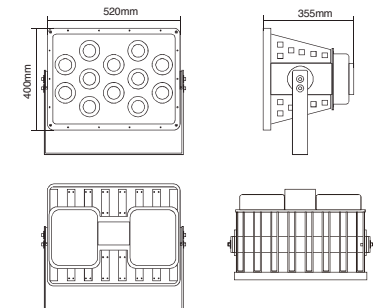

DELTA LED FLOOD LIGHT 250W/520W

Specification

Material: Aluminum
 Appearance Color: Light Grey
 Driver: Built-in
 Input Voltage: AC100-277V~50/60Hz
 Power Factor: ≥ 0.9
 Operating Temperature: $-25^{\circ}\text{C}\sim+45^{\circ}\text{C}$, $-13^{\circ}\text{F}\sim+113^{\circ}\text{F}$
 Lifetime: $\geq 50,000$ hrs

Color Temperature

Beam Angle

Model No.	Power (W)	Luminous Flux (lm)	Luminous Efficacy (lm/W)	Color Temperature (K)	CRI (Ra)	Beam Angle ($^{\circ}$)	Weight (kg/lb)
FL-3250	250	26250	105	5000	65	90	9.13/20.13

H(m)	E(ft)	D(cm)
1	11859	229
2	2965	458
3	1318	688
4	741	916
5	474	1146
6	329	1375

Specification

Material: Aluminum
 Appearance Color: Light Grey
 Driver: Built-in
 Input Voltage: AC100-277V~50/60Hz
 Power Factor: ≥ 0.9
 Operating Temperature: $-25^{\circ}\text{C}\sim+45^{\circ}\text{C}$, $-13^{\circ}\text{F}\sim+113^{\circ}\text{F}$
 Lifetime: $\geq 50,000$ hrs

Color Temperature

Beam Angle

Model No.	Power (W)	Luminous Flux (lm)	Luminous Efficacy (lm/W)	Color Temperature (K)	CRI (Ra)	Beam Angle ($^{\circ}$)	Weight (kg/lb)
FL-3520	520	52000	100	5000	65	70	23/50.71