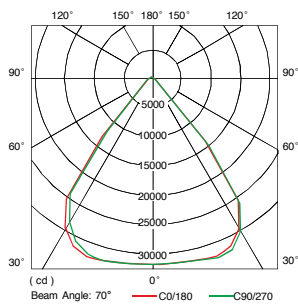

DELTA LED FLOOD LIGHT 250W/520W

Specification

Material: Aluminum
 Appearance Color: Light Grey
 Driver: Built-in
 Input Voltage: AC100-277V~50/60Hz
 Power Factor: ≥ 0.9
 Operating Temperature: $-25^{\circ}\text{C}\sim+45^{\circ}\text{C}$, $-13^{\circ}\text{F}\sim+113^{\circ}\text{F}$
 Lifetime: $\geq 50,000$ hrs

Color Temperature

Beam Angle

Model No.	Power (W)	Luminous Flux (lm)	Luminous Efficacy (lm/W)	Color Temperature (K)	CRI (Ra)	Beam Angle ($^{\circ}$)	Weight (kg/lb)
FL-3250	250	26250	105	5000	65	90	9.13/20.13

H(m)	E(ft)	D(cm)
1	11859	229
2	2965	458
3	1318	688
4	741	916
5	474	1146
6	329	1375

Specification

Material: Aluminum
 Appearance Color: Light Grey
 Driver: Built-in
 Input Voltage: AC100-277V~50/60Hz
 Power Factor: ≥ 0.9
 Operating Temperature: $-25^{\circ}\text{C}\sim+45^{\circ}\text{C}$, $-13^{\circ}\text{F}\sim+113^{\circ}\text{F}$
 Lifetime: $\geq 50,000$ hrs

Color Temperature

Beam Angle

Model No.	Power (W)	Luminous Flux (lm)	Luminous Efficacy (lm/W)	Color Temperature (K)	CRI (Ra)	Beam Angle ($^{\circ}$)	Weight (kg/lb)
FL-3520	520	52000	100	5000	65	70	23/50.71