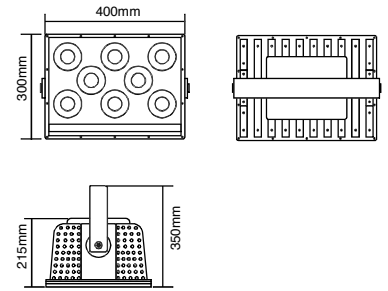

DELTA LED FLOOD LIGHT 250W/520W

Specification

Material: Aluminum
 Appearance Color: Light Grey
 Driver: Built-in
 Input Voltage: AC100-277V~50/60Hz
 Power Factor: ≥ 0.9
 Operating Temperature: $-25^{\circ}\text{C}\sim+45^{\circ}\text{C}$, $-13^{\circ}\text{F}\sim+113^{\circ}\text{F}$
 Lifetime: $\geq 50,000$ hrs

Color Temperature

Beam Angle

Model No.	Power (W)	Luminous Flux (lm)	Luminous Efficacy (lm/W)	Color Temperature (K)	CRI (Ra)	Beam Angle ($^{\circ}$)	Weight (kg/lb)
FL-3250	250	26250	105	5000	65	90	9.13/20.13

H(m)	E(ft)	D(cm)
1	11859	229
2	2965	458
3	1318	688
4	741	916
5	474	1146
6	329	1375

Specification

Material: Aluminum
 Appearance Color: Light Grey
 Driver: Built-in
 Input Voltage: AC100-277V~50/60Hz
 Power Factor: ≥ 0.9
 Operating Temperature: $-25^{\circ}\text{C}\sim+45^{\circ}\text{C}$, $-13^{\circ}\text{F}\sim+113^{\circ}\text{F}$
 Lifetime: $\geq 50,000$ hrs