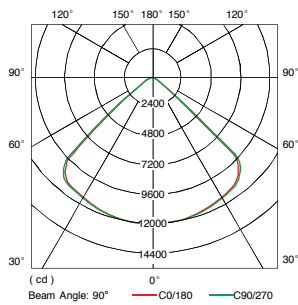

DELTA LED FLOOD LIGHT 250W/520W

Specification

Material: Aluminum
 Appearance Color: Light Grey
 Driver: Built-in
 Input Voltage: AC100-277V~50/60Hz
 Power Factor: ≥ 0.9
 Operating Temperature: $-25^{\circ}\text{C}\sim+45^{\circ}\text{C}$, $-13^{\circ}\text{F}\sim+113^{\circ}\text{F}$
 Lifetime: $\geq 50,000$ hrs

Color Temperature

Beam Angle

Model No.	Power (W)	Luminous Flux (lm)	Luminous Efficacy (lm/W)	Color Temperature (K)	CRI (Ra)	Beam Angle ($^{\circ}$)	Weight (kg/lb)
FL-3250	250	26250	105	5000	65	90	9.13/20.13

H(m)	E(ft)	D(cm)
1	11859	229
2	2965	458
3	1318	688
4	741	916
5	474	1146
6	329	1375

Specification

Material: Aluminum
 Appearance Color: Light Grey
 Driver: Built-in
 Input Voltage: AC100-277V~50/60Hz
 Power Factor: ≥ 0.9
 Operating Temperature: $-25^{\circ}\text{C}\sim+45^{\circ}\text{C}$, $-13^{\circ}\text{F}\sim+113^{\circ}\text{F}$
 Lifetime: $\geq 50,000$ hrs

Color Temperature

Beam Angle

Model No.	Power (W)	Luminous Flux (lm)	Luminous Efficacy (lm/W)	Color Temperature (K)	CRI (Ra)	Beam Angle ($^{\circ}$)	Weight (kg/lb)
FL-3520	520	52000	100	5000	65	70	23/50.71