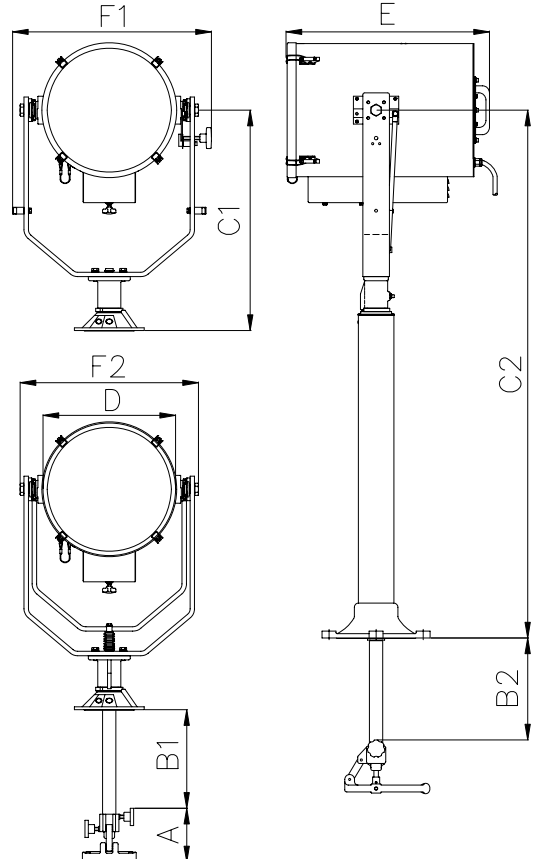

DESPATCH NUMBERS

Type	Supply	L/holder	Despatch Number
FH380 Deck	240v	G38	A2872
FH380 Cabin	240v	G38	A2873
FH380 Deck Ped.	240v	G38	A2874
FH380 Cabin Ped.	240v	G38	A2875

SPECIFICATION

- All brass construction.
- Stove enamel painted.
- Parabolic glass reflector.
- Instant lamp re-strike. No cooling down time required.
- External lamp focus adjustment (2° spot and 18° flood)
- Remote focus mechanism available upon request
- Toughened front glass and Captive bezel / glass
- Light shield to prevent unwanted glare & stray light
- Searchlight protected to IP 56
- Control gear protected to IP66.
- Special "B" & "C" dimensions available on request.
- Full 360° rotation.
- Vertical movement +37° to - 37° Deck/Deck Ped
- Vertical movement +30° to - 40° Cabin/Cabin Ped
- Luminous flux 110,000.
- Colour temperature 6,000 K.

Performance Data * Inclusive angle

Volt's	Lamp life	Range (m)	PBCP x1000	*Div	Watts	Lamp Cap	Despatch Number
240v	1000 hrs	5805	33,700	2	1200	G38	D15746

All dimensions in Millimetres

Weights:

Deck	32.4 Kg	Deck Pedestal	36.4 Kg
Cabin	34.9 Kg	Cabin Pedestal	38.4 Kg
Control Gear (500 x 400 x 210)			22.2 Kg

Deck & Cabin. 3 holes Ø11.0 on a 174 PCD
 Deck Ped. & Cabin Ped 4 holes Ø12.5 on a 270 PCD
 Cabin & Cabin Ped. Central hole Ø53

Dimensions

A	B1	B2	C1	C2	D	E	F1	F2
154	283	291	633	1513	380	584	571	512

Francis Searchlights Limited
 Union Road, Bolton, BL2 2HJ, UK
 Tel 44 (0) 1204 558960 Fax 44 (0) 1204 558979
 Email sales@francis.co.uk Web site www.francis.co.uk