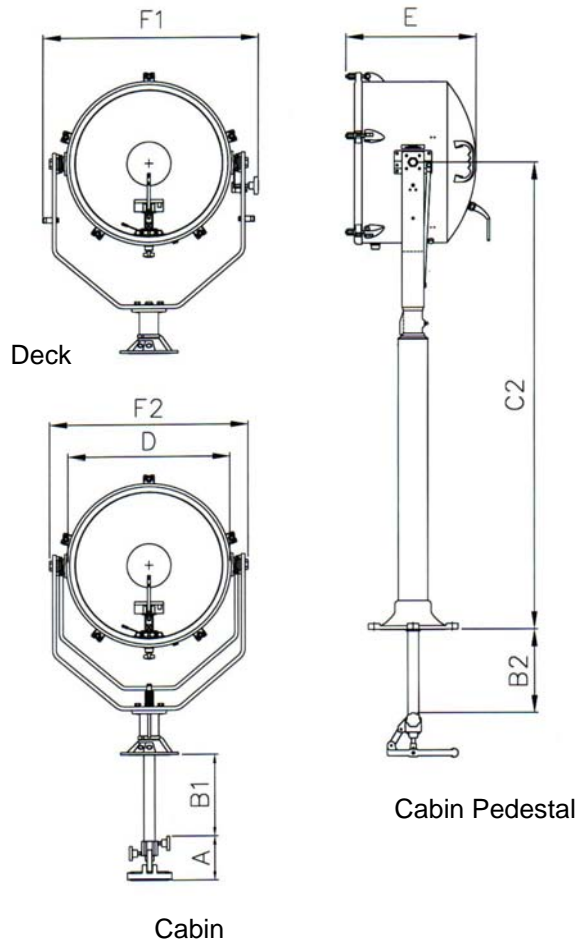

PART NUMBERS

Type	Supply	L/holder	Part Number
FR560 Deck	110/240v	GX9.5	A2886
FR560 Cabin	110/240v	GX9.5	A2888
FR560 Deck Ped.	110/240v	GX9.5	A2885
FR560 Cabin Ped.	110/240v	GX9.5	A2887
FR560 Deck	110/240v	G38	A2890
FR560 Cabin	110/240v	G38	A2892
FR560 Deck Ped.	110/240v	G38	A2889
FR560 Cabin Ped.	110/240v	G38	A2891

SPECIFICATION

- All brass construction.
- Parabolic glass reflector.
- Stove enamel painted.
- External lamp focus adjustment.
- Toughened front glass.
- Captive bezel / glass.
- Light shield to prevent unwanted glare & stray light.
- Tungsten Halogen lamps.
- Enclosure protection to IP 56
- Special "B" & "C" dimensions available on request. **Base fixings**
- Full 450° rotation.
- Vertical movement +10° to - 25°.

All dimensions in Millimetres

Performance Data * Inclusive angle

Dimensions

Volts	Lamp Life hrs	Range (m)	PBCP x1000	*Div	Watts	Lamp Cap	Lamp Part Number
115v	750	1550	2450	5	1000	GX9.5	D1809
115v	400	2030	3900	5.5	2000	G38	D1823
230v	750	1550	2450	5	1000	GX9.5	D6715
220v	400	2030	3900	5.5	2000	G38	D4604
240v	400	2030	3900	5.5	2000	G38	D1839

Deck & Cabin. 3 holes Ø11 on a 174 PCD
 Deck ped. & Cabin Ped 4 holes Ø14.5 on a 270 PCD
 Cabin & Cabin Ped. Central hole Ø52

Weights

Deck	Cabin	Deck Pedestal	Cabin Pedestal
40 Kg	50 Kg	42.9 Kg	73.6 Kg

Francis Searchlights Limited
 Union Road, Bolton, BL2 2HJ, UK
 Tel 44 (0) 1204 558960 Fax 44 (0) 1204 558979
 Email sales@francis.co.uk Web site www.francis.co.uk