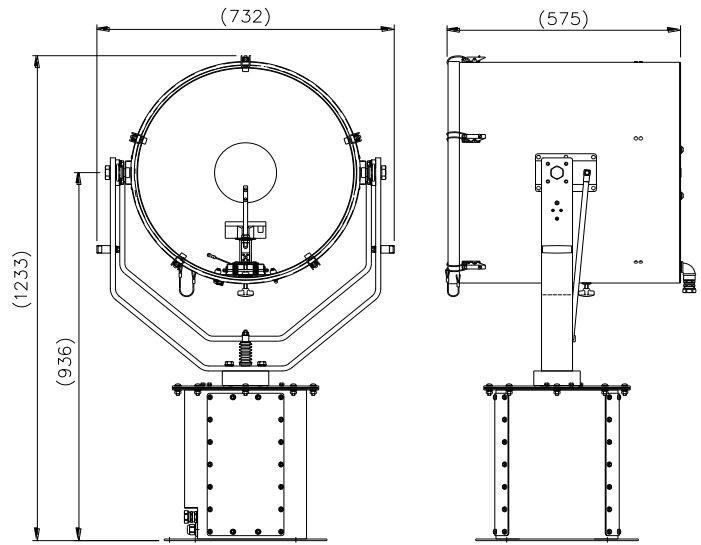

The L480RC Range is a high quality large sized range remote control searchlight.

SPECIFICATION

- Tungsten Halogen light source
- Toughened front glass.
- Parabolic formed aluminium reflector
- Constructed from stainless steel & marine grade materials
- Powder coated and stove enamel paint finish.
- Spill rings to prevent unwanted glare and stray light
- Remote pan rotation 385° with tilt /elevation control ±40°.
- Variable speed LED joystick, with auto home position and RS485 connectivity.
- Variable Rotation Speed 1 to 20°/sec (Pan)
- Variable Elevation Speed 1 to 10°/sec (Tilt).
- Heater fitted in gearbox & optional in the barrel
- Remote lamp focus available as an option.
- Operational temperature -50°C
- Sealing - IP66 Gearbox, IP66 Searchlight
- Searchlight weight 43 kgs.

ALL DIMENSIONS IN MILLIMETRES

Base fixing details:

4 holes 12.5 Ø equi-spaced on a 350mm PCD

Joystick panel 120 x 120mm (106 x 106mm cutout)

Part Numbers

Type	Supply	Watts	Part No	Lamp No
L480RC	115/230v	1000w	A7016	See below
L480RC	115/230v	2000w	A7018	See below

Volts	Lamp Life	Range @ 1 Lux	PBCP X 1000	Div	Watts	Lamp Part No
115v	750 hrs	1440m	2073	4.5°	1000w	D1809
230v	750hrs	1441m	2078	4.5°	1000w	D6715
115v	400 hrs	1533m	2351	6.5°	2000w	D20390
230v	400 hrs	1643m	2701	6.5°	2000w	D20236